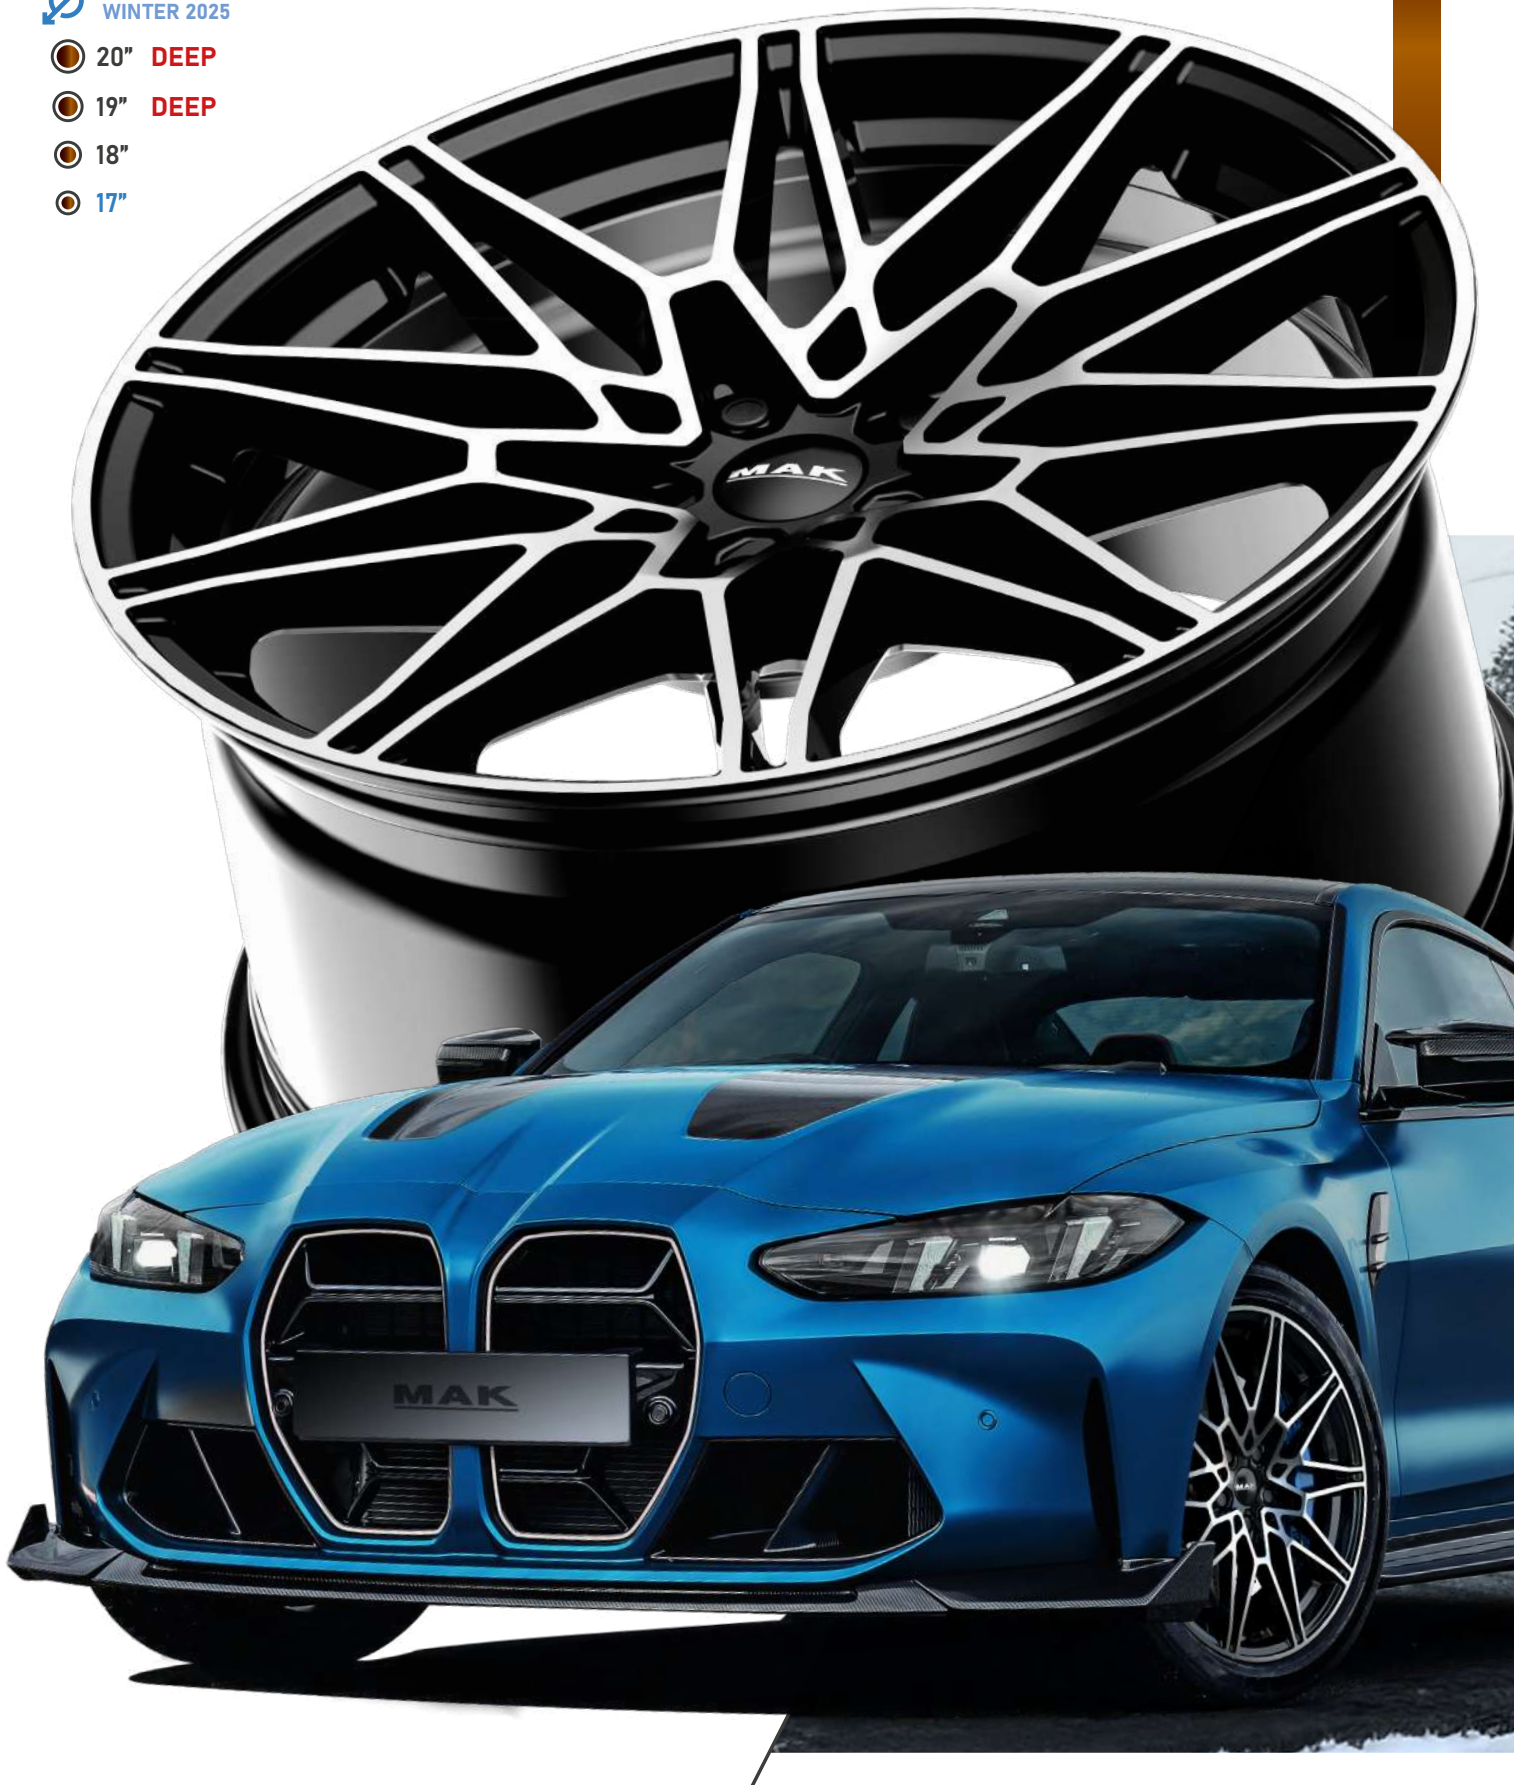

KÖNIG / KÖNIG-D

*see notes at page 4

Design for BMW drivers

FROM
WINTER 2025

20" DEEP

19" DEEP

18"

17"